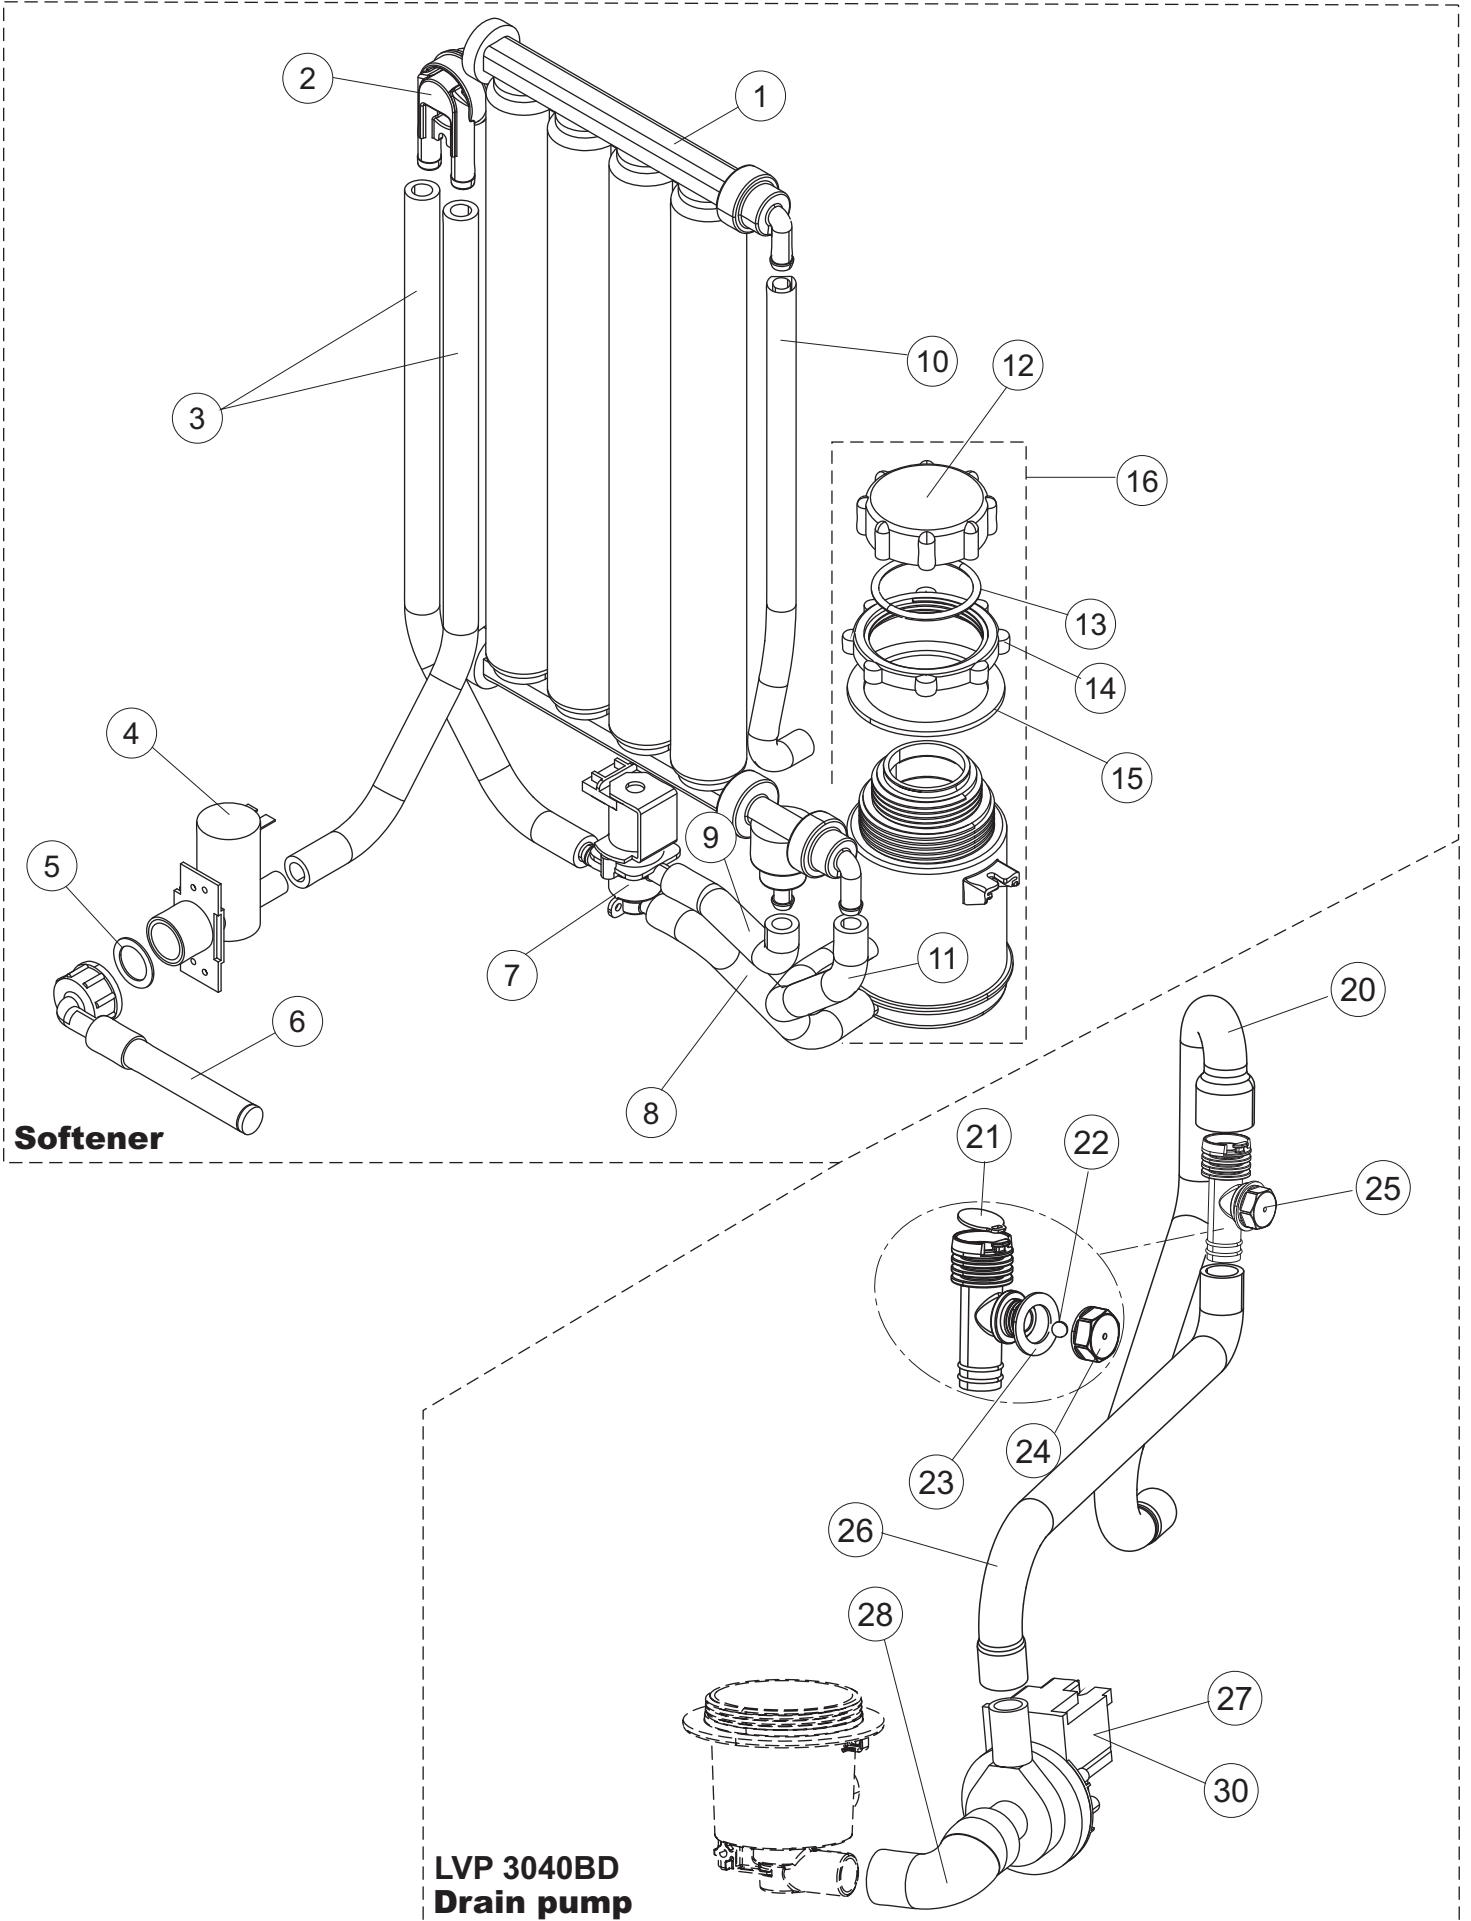

Softener

**LVP 3040BD
Drain pump**